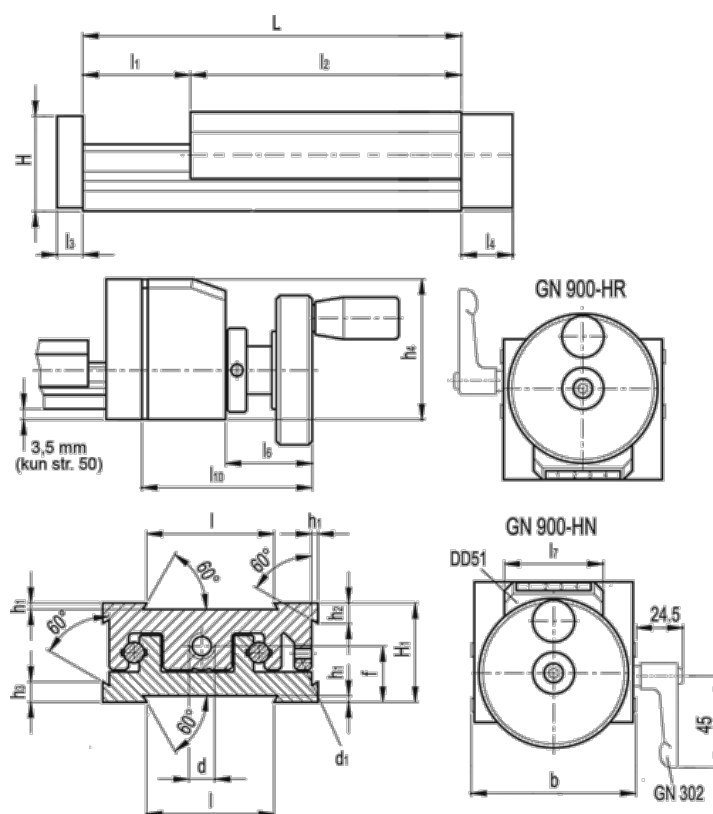

Data Sheet

Article number: 20779010

Description: Adjustable slide unit
GN 900-50-95-25-HN-2

Measures

b = 50	h3 = 7.0	l7 = 33
d = M6x1	h4 = 47	l10 = 57
d1 = M4	l = 30	
f = 13.0	L - l1 = 95-25	
H = 23.0	l2 = 70	
h1 = 1.5	l3 = 6	
H1 = 23	l4 = 12	
h2 = 4.5	l6 = 22	